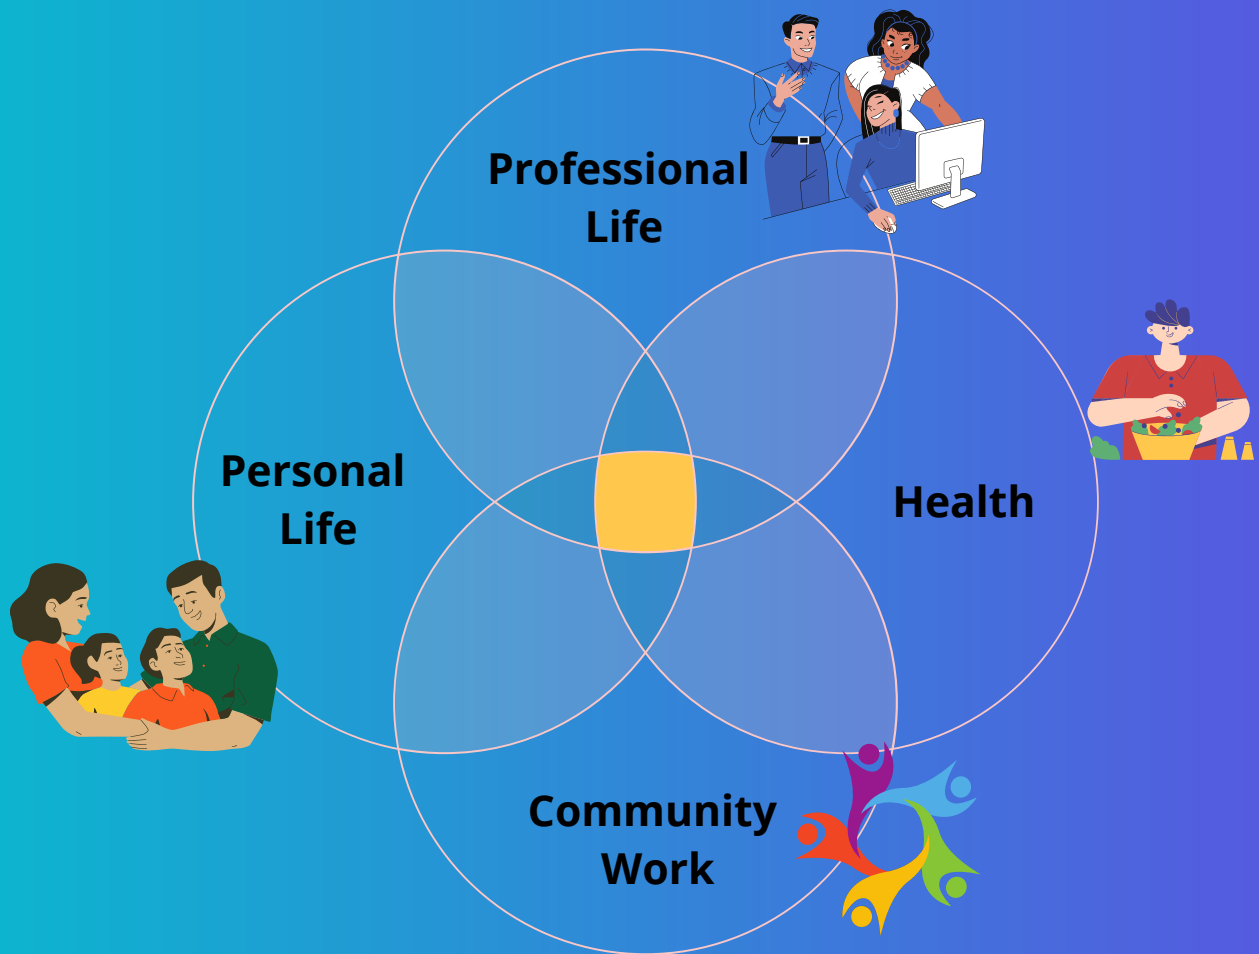

NCI brings to you *free & open-for-all* experiential connect sessions with Arul Dev (Leadership Coach & Author of 'Into the Depth of Being') to navigate work-life integration with dynamic practices.

Join
now

WORK LIFE INTEGRATION

WHEN

Every Thursday from **June 23, 2022**, onwards at **7:30 PM** Central time for **20 minutes**.

Link to Join

<https://us02web.zoom.us/meeting/register/tZlvcuyrqljHNBec4U3gn6BOHwKa4WioD6R>